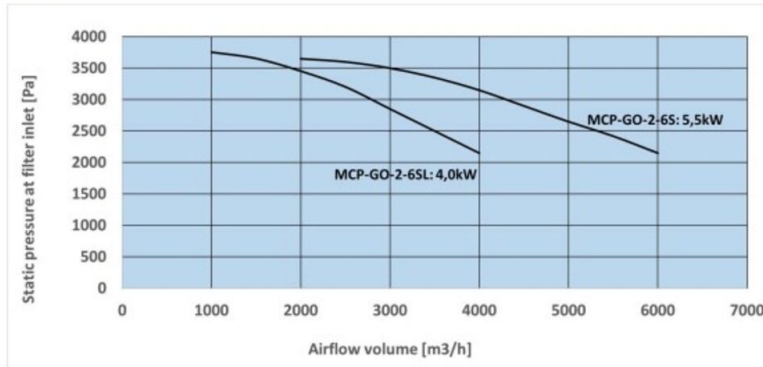

MCP-GO SmartFilter

Fan curves:

Fan curve for MCP-GO