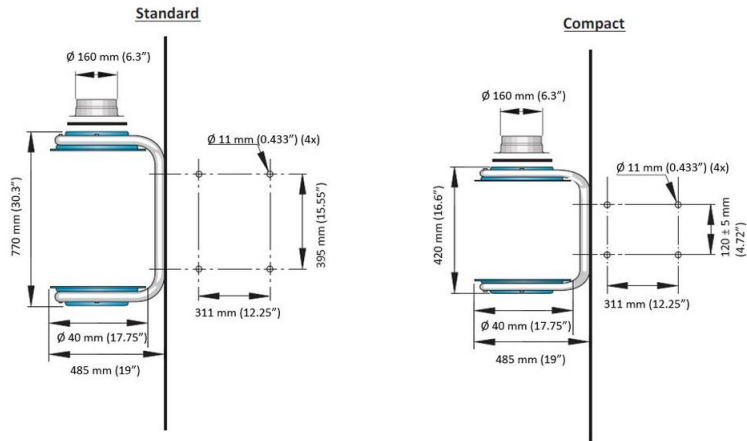

MFS HEPA

MFS dimensions