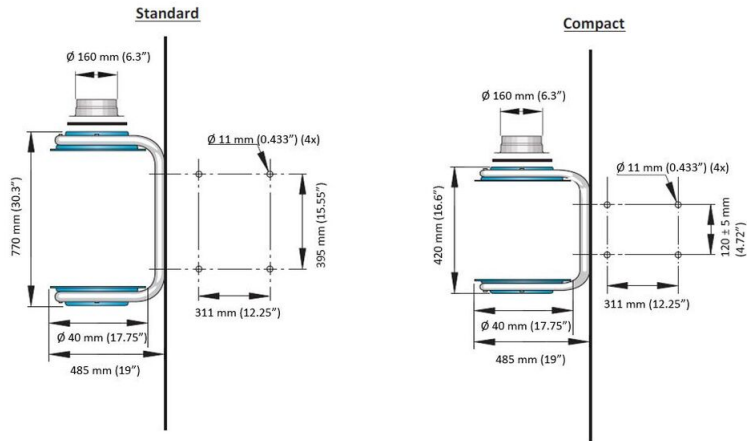

MFS Carbon

MFS dimensions