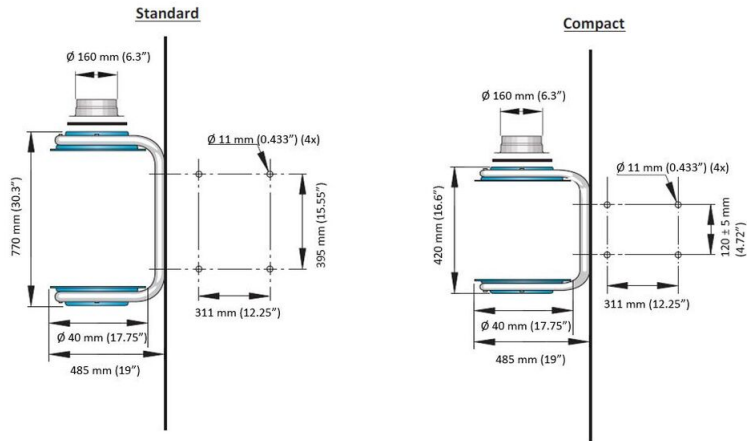

MFS คาร์บอน

MFS dimensions