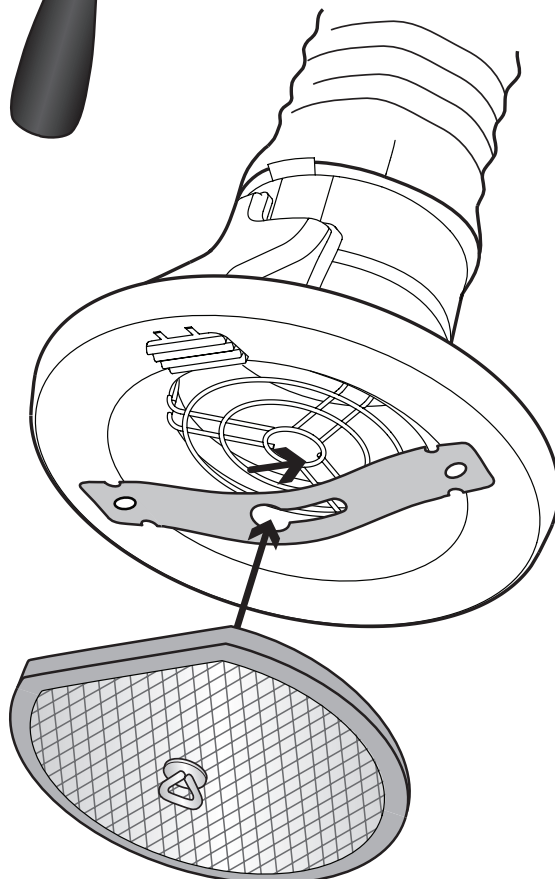

# MOUNTING INSTRUCTION

Spark screen  
for W3 hood

144273(01)  
2010-02-18

1

2

3

4