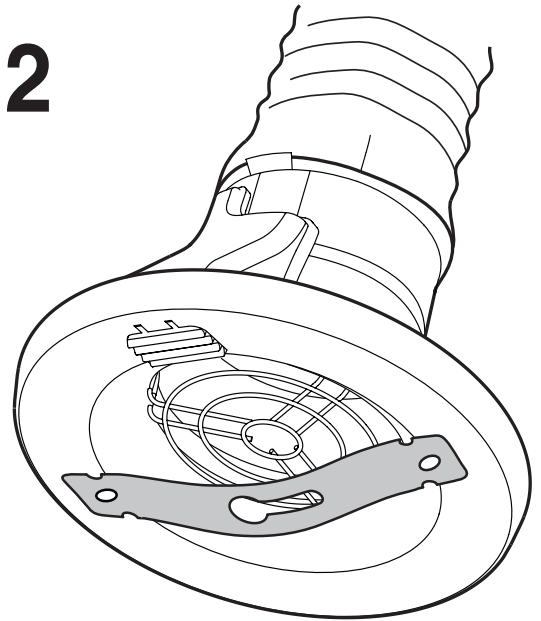

# MOUNTING INSTRUCTION

Spark screen  
for W3 hood

144273(01)  
2010-02-18

1

2

3

4