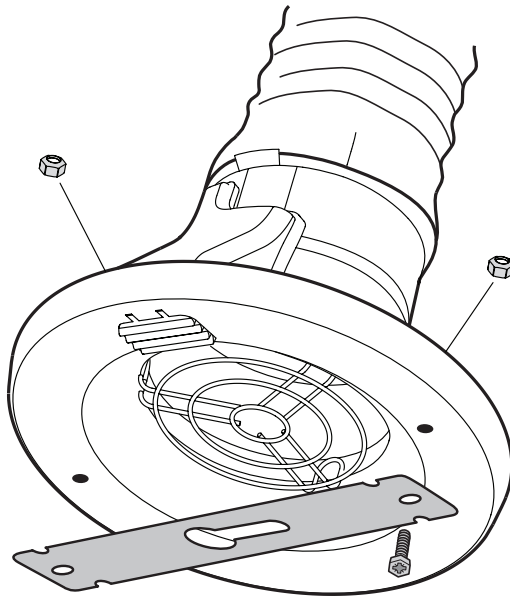

# MOUNTING INSTRUCTION

Spark screen  
for W3 hood

144273(01)  
2010-02-18

1

2

3

4