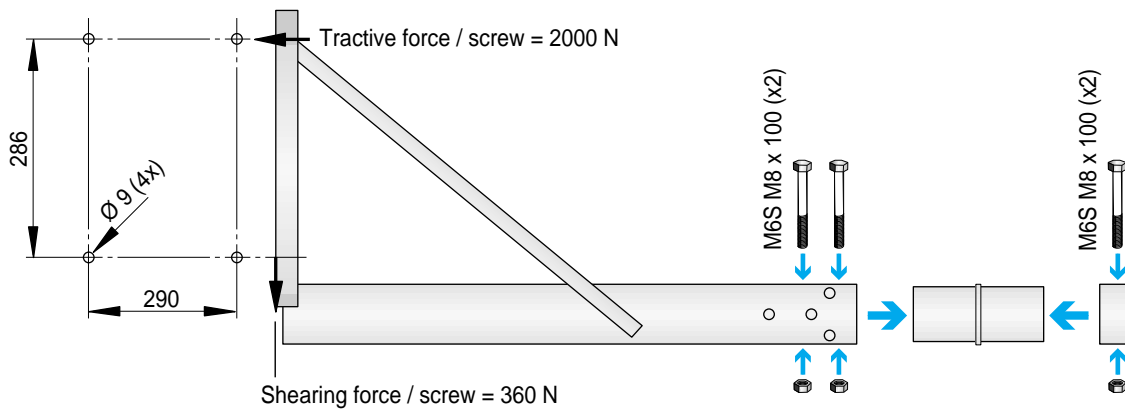

# MOUNTING INSTRUCTION

## 2 m bracket for NEX-arms

part.no 10512832