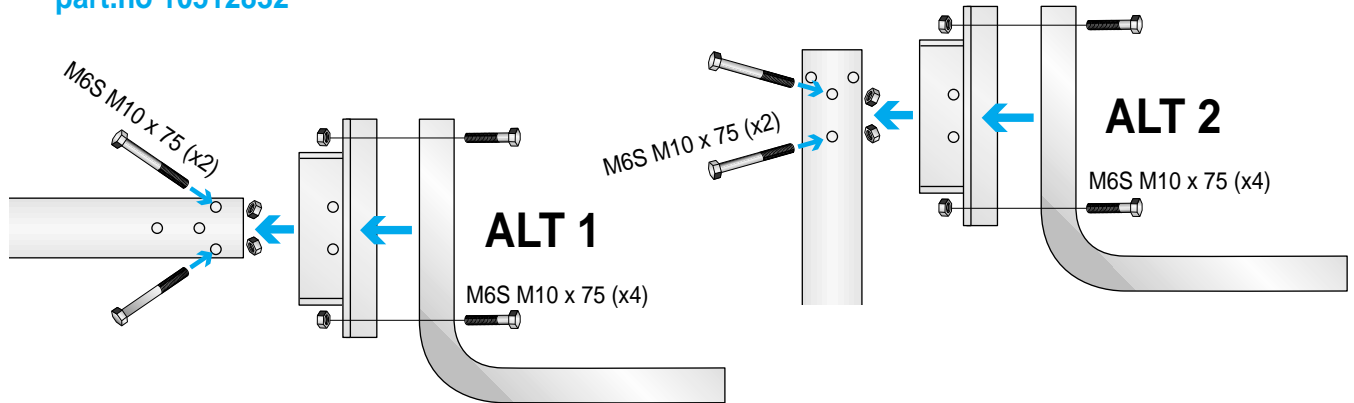

# MOUNTING INSTRUCTION

## 2 m bracket for NEX-arms

part.no 10512832