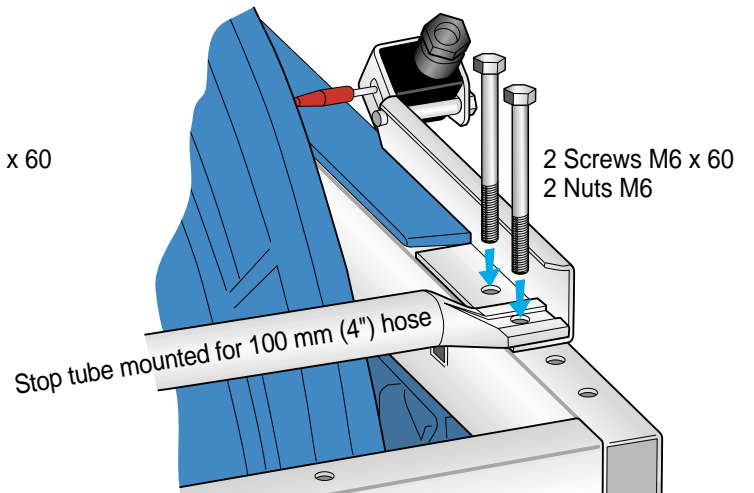

Mounting Instruction

ON/OFF-Switch for Spring Operated Exhaust Hose Reel

No. 148496/00

Electrical installation should be done by a qualified electrician according to local regulations.

1~

3~