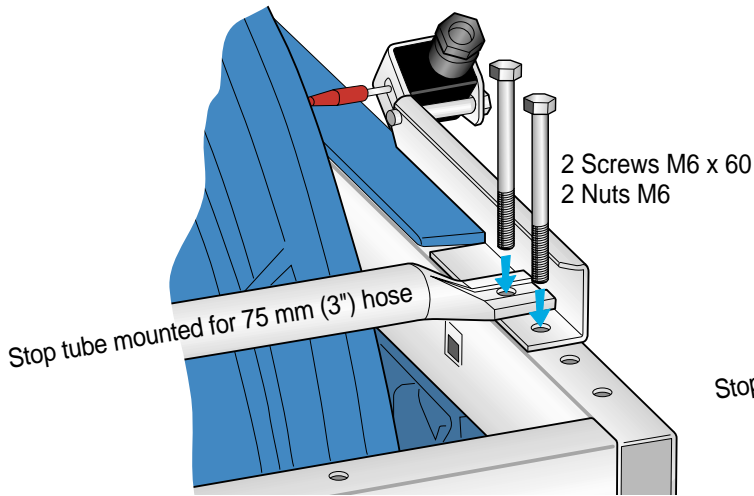

Mounting Instruction

ON/OFF-Switch for Spring Operated Exhaust Hose Reel

No. 148496/00

Electrical installation should be done by a qualified electrician according to local regulations.

1~

3~