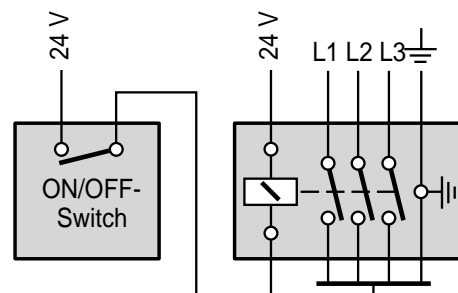

Mounting Instruction

ON/OFF-Switch for Spring Operated Exhaust Hose Reel

No. 148496/00

Electrical installation should be done by a qualified electrician according to local regulations.

1~

3~