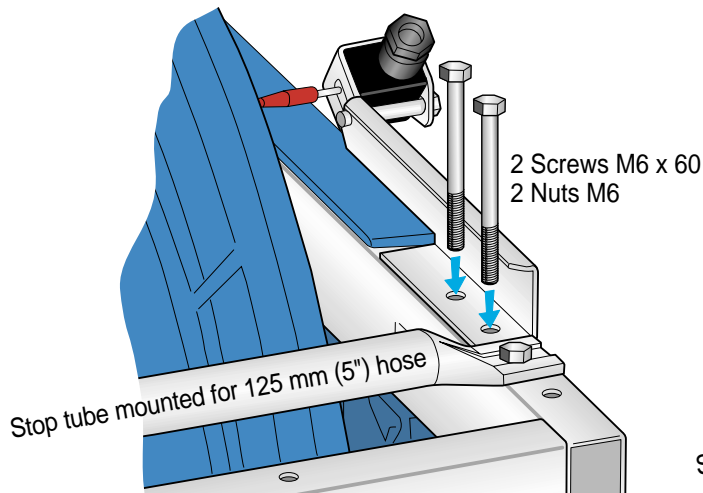

Mounting Instruction

ON/OFF-Switch for Spring Operated Exhaust Hose Reel

No. 148496/00

Electrical installation should be done by a qualified electrician according to local regulations.

1~

3~