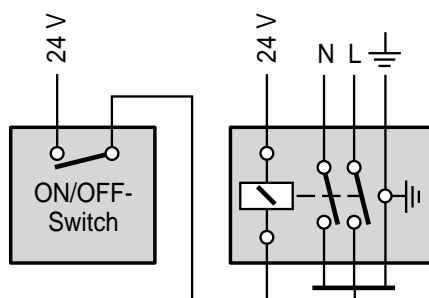

Mounting Instruction

ON/OFF-Switch for Spring Operated Exhaust Hose Reel

No. 148496/00

Electrical installation should be done by a qualified electrician according to local regulations.

1~

3~