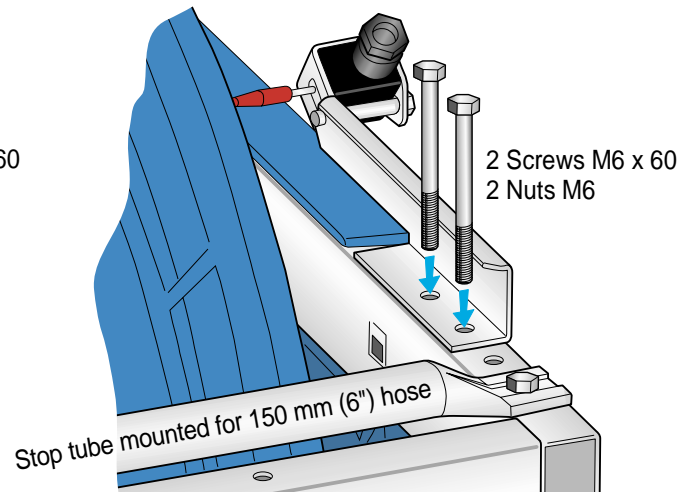

Mounting Instruction

ON/OFF-Switch for Spring Operated Exhaust Hose Reel

No. 148496/00

Electrical installation should be done by a qualified electrician according to local regulations.

1~

3~