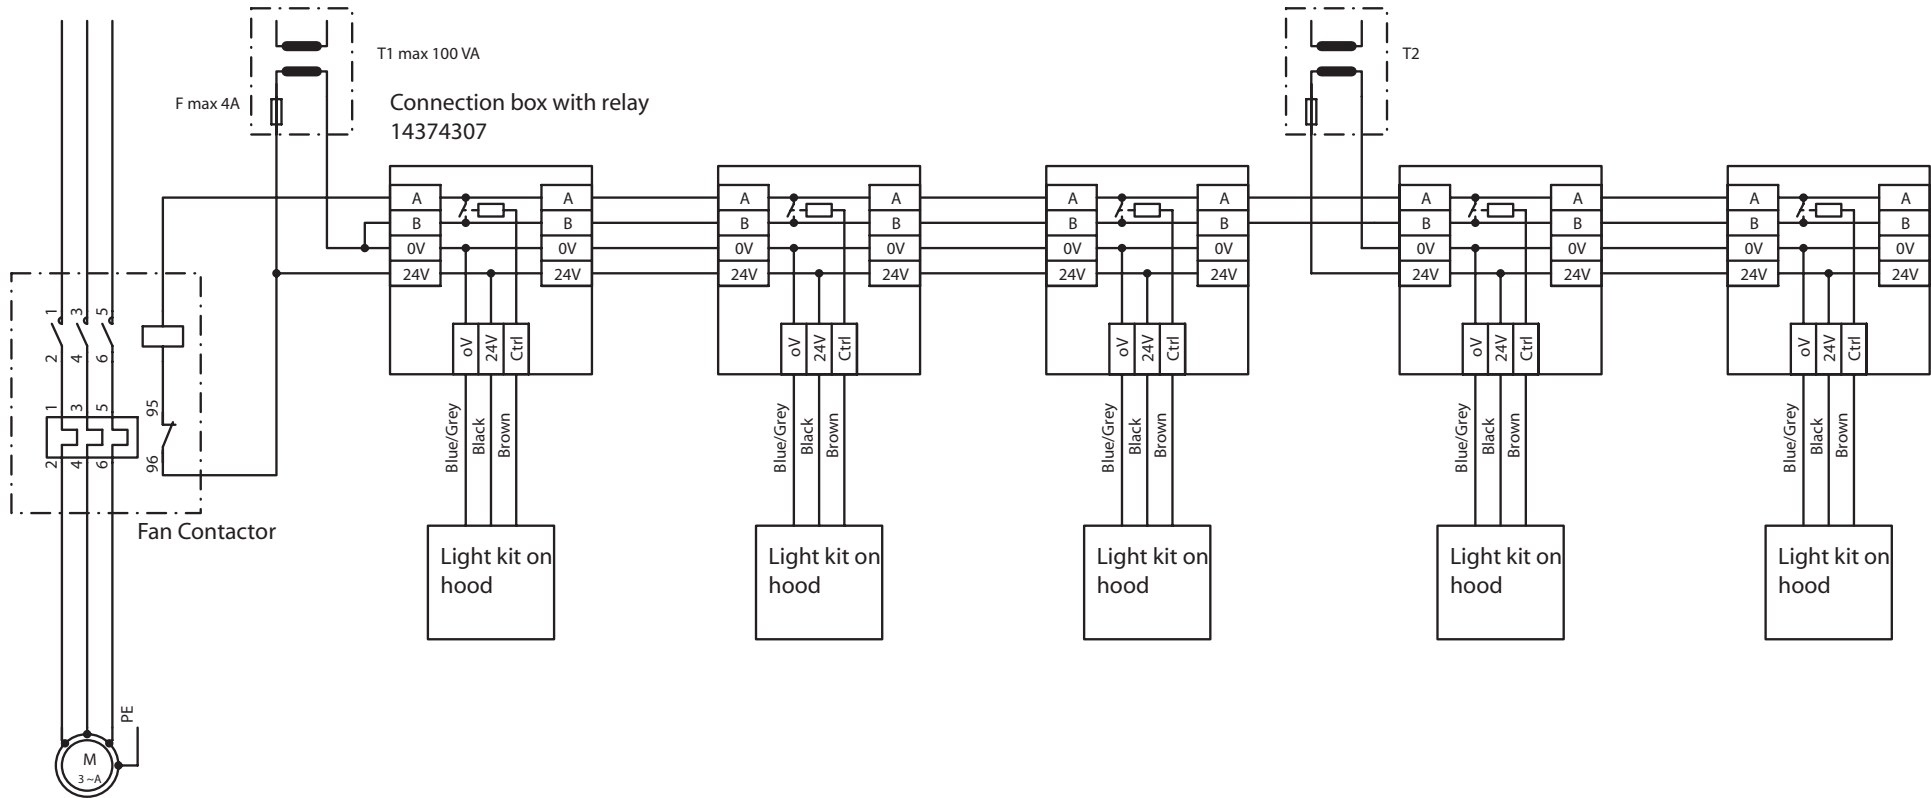

Wiring Diagram

Interconnection box with relay – Fan contactor

No. 144086(00)

Wiring Diagram

Interconnection box with relay – FilterBox / WallCart

No. 14882400

Alternative 1

Alternative 2

Wiring Diagram

Interconnection box with relay – Fan Starter / Fan Inverter / FilterMax C25

No. 14882400