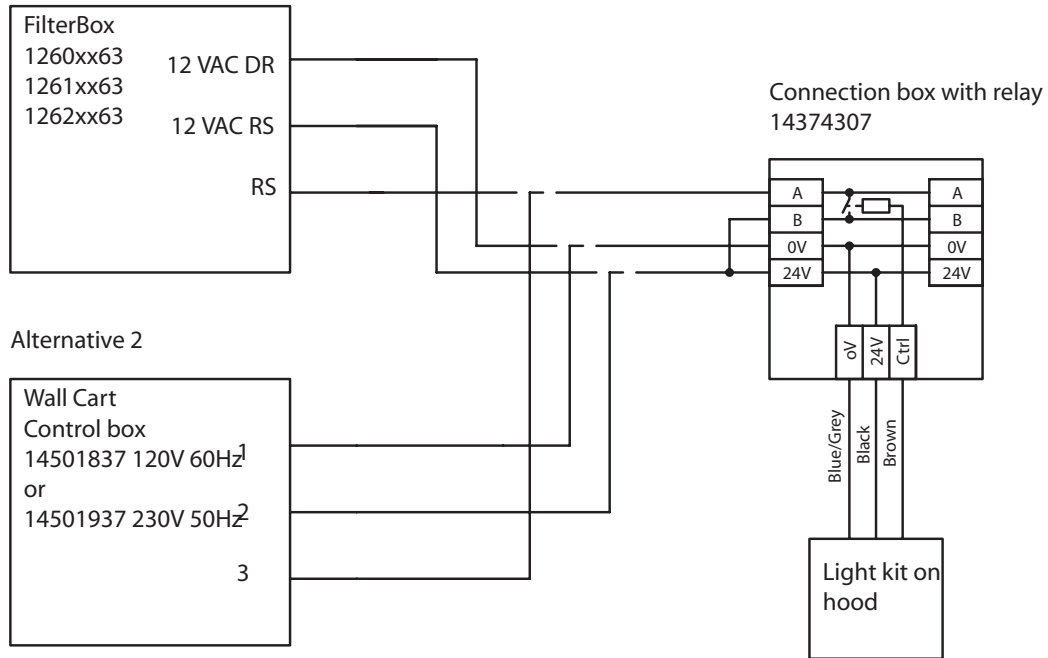

Wiring Diagram

Interconnection box with relay – Fan contactor

No. 144086(00)

Wiring Diagram

Interconnection box with relay – FilterBox / WallCart

No. 14882400

Alternative 1

Alternative 2

Wiring Diagram

Interconnection box with relay – Fan Starter / Fan Inverter / FilterMax C25

No. 14882400