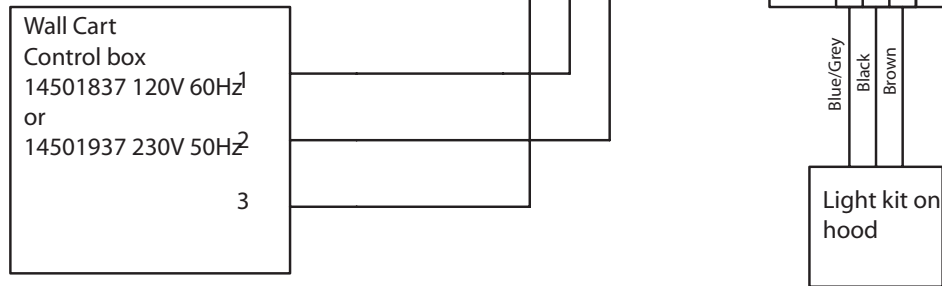

Wiring Diagram

Interconnection box with relay – Fan contactor

No. 144086(00)

Wiring Diagram

Interconnection box with relay – FilterBox / WallCart

No. 14882400

Alternative 1

Alternative 2