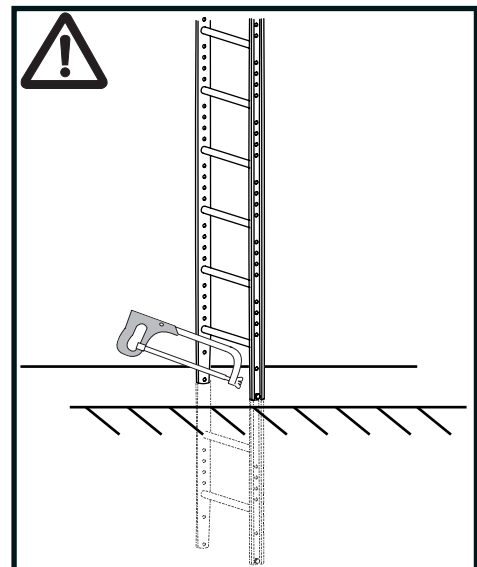

Mounting instruction - Ladder with hoop guard

7

SERVICE PLATFORM

8

Mounting instruction - Connection Kit

	X mm
(A)	0-120 mm
(B)	120-310 mm
(A+B)	310-640 mm

9

Nederman