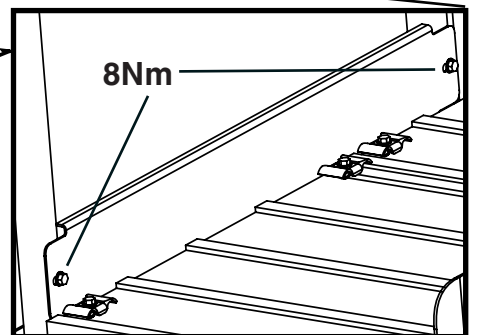

Mounting instruction - Ladder with hoop guard

7

SERVICE PLATFORM

8

Mounting instruction - Connection Kit

	X mm
(A)	0-120 mm
(B)	120-310 mm
(A+B)	310-640 mm

9

Nederman