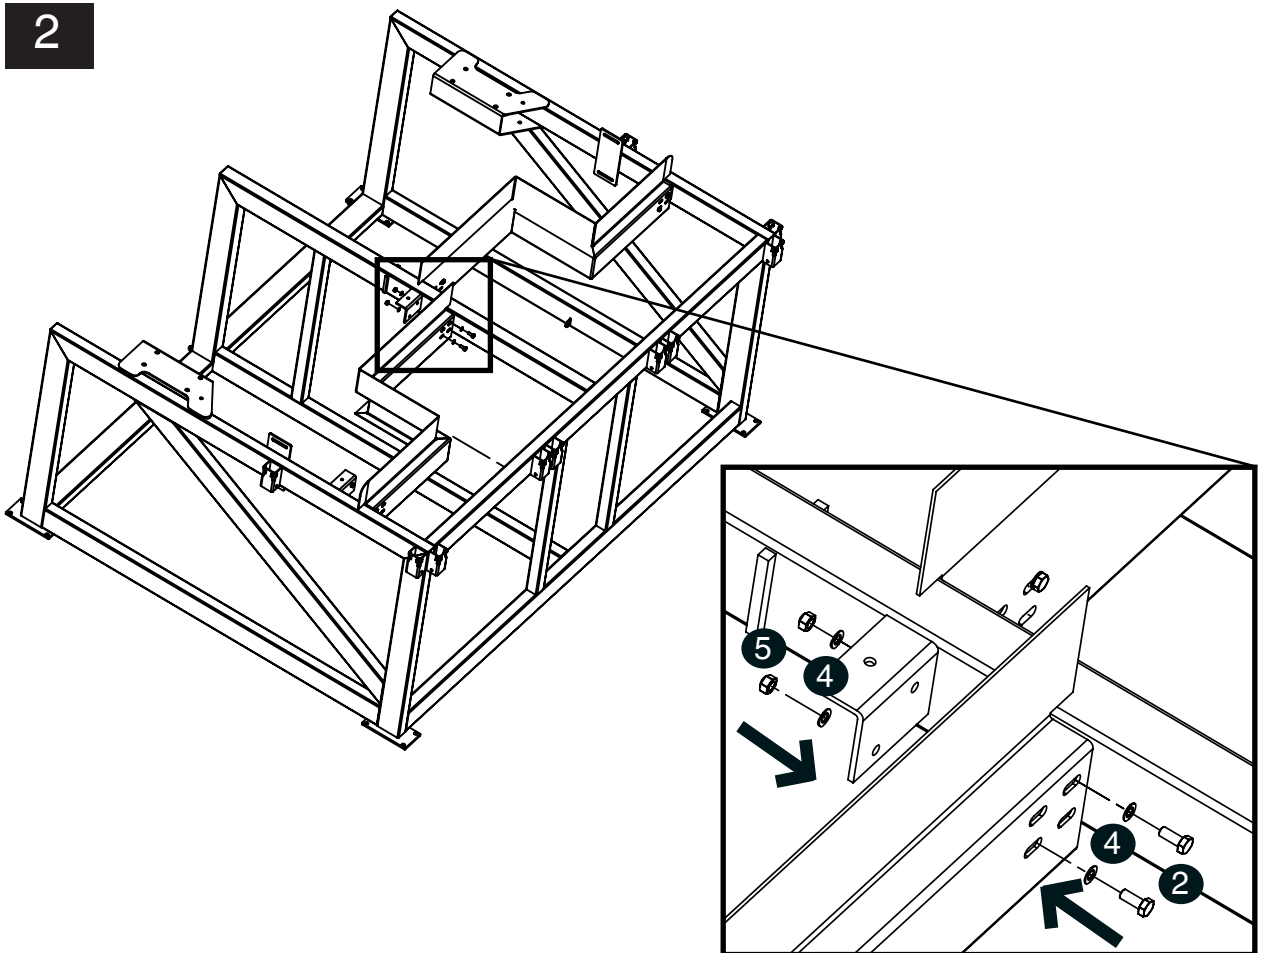

Mounting Instruction

Service Platform

MOUNTING INSTRUCTION

SERVICE PLATFORM

SERVICE PLATFORM

Screws

8Nm

8Nm

8Nm

8Nm

Mounting instruction - Service Platform

3

4

SERVICE PLATFORM

5

6

Mounting instruction - Ladder with hoop guard

7

SERVICE PLATFORM

8

Mounting instruction - Connection Kit

	X mm
(A)	0-120 mm
(B)	120-310 mm
(A+B)	310-640 mm

9

Nederman