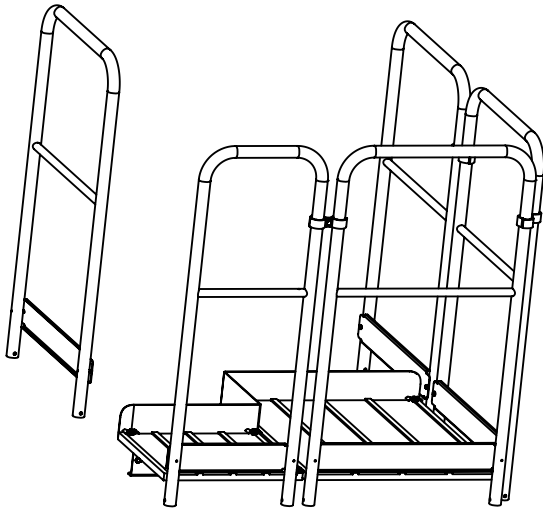

Mounting Instruction

Service Platform

MOUNTING INSTRUCTION

SERVICE PLATFORM

SERVICE PLATFORM

Screws

8Nm

8Nm

8Nm

8Nm

Mounting instruction - Service Platform

3

4

SERVICE PLATFORM

5

6

Mounting instruction - Ladder with hoop guard

7

SERVICE PLATFORM

8

Mounting instruction - Connection Kit

	X mm
(A)	0-120 mm
(B)	120-310 mm
(A+B)	310-640 mm

9

Nederman