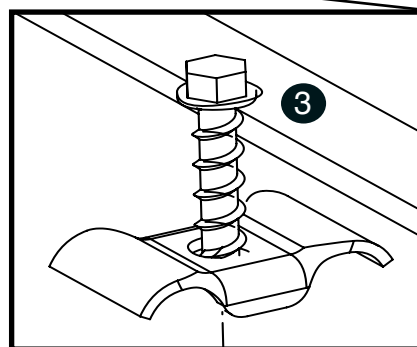

8Nm

8Nm

Mounting instruction - Service Platform

3

4

SERVICE PLATFORM

5

6

Mounting instruction - Ladder with hoop guard

7

SERVICE PLATFORM

8

Mounting instruction - Connection Kit

	X mm
(A)	0-120 mm
(B)	120-310 mm
(A+B)	310-640 mm

9

Nederman