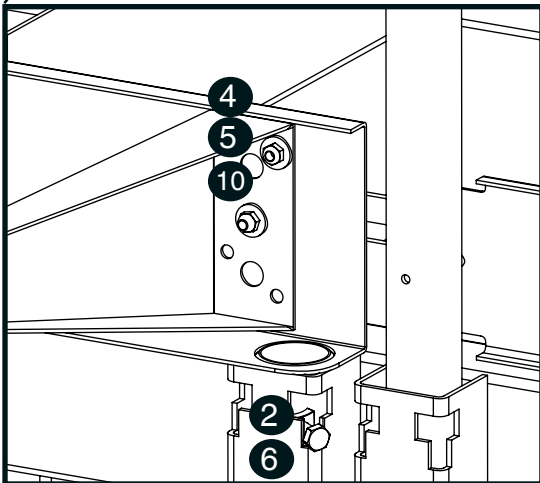

8Nm

8Nm

Mounting instruction - Service Platform

3

4

SERVICE PLATFORM

5

6

Mounting instruction - Ladder with hoop guard

7

SERVICE PLATFORM

8

Mounting instruction - Connection Kit

	X mm
(A)	0-120 mm
(B)	120-310 mm
(A+B)	310-640 mm

9

Nederman