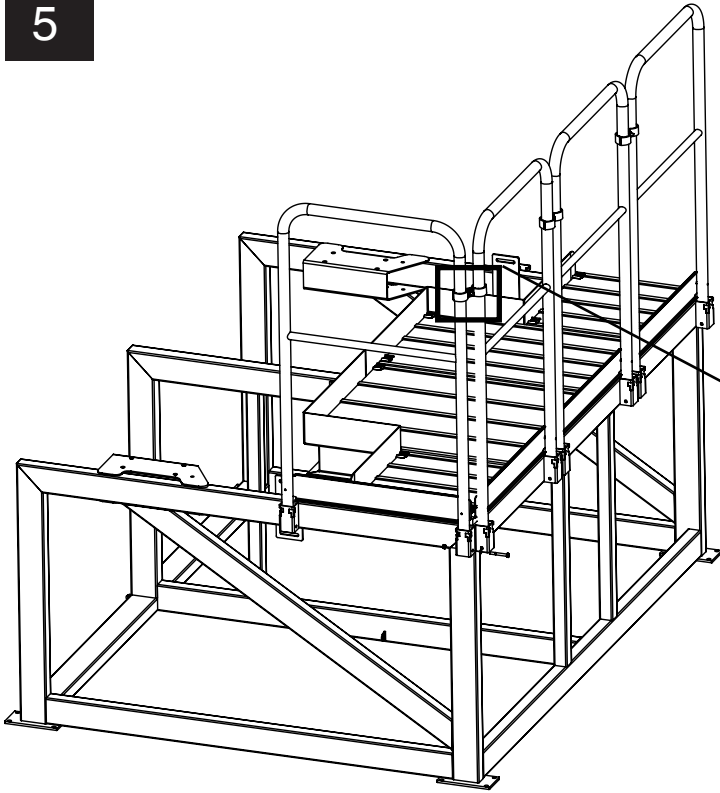

8Nm

8Nm

Mounting instruction - Service Platform

3

4

SERVICE PLATFORM

5

6

Mounting instruction - Ladder with hoop guard

7

SERVICE PLATFORM

8

Mounting instruction - Connection Kit

	X mm
(A)	0-120 mm
(B)	120-310 mm
(A+B)	310-640 mm

9

Nederman