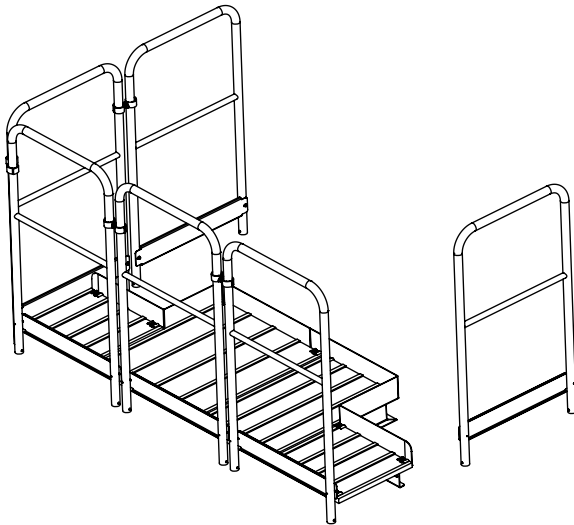

Mounting Instruction

Service Platform

MOUNTING INSTRUCTION

SERVICE PLATFORM

SERVICE PLATFORM

Screws

8Nm

8Nm

Mounting instruction - Ladder with hoop guard

7

SERVICE PLATFORM

8

Mounting instruction - Connection Kit

	X mm
(A)	0-120 mm
(B)	120-310 mm
(A+B)	310-640 mm

9

Nederman