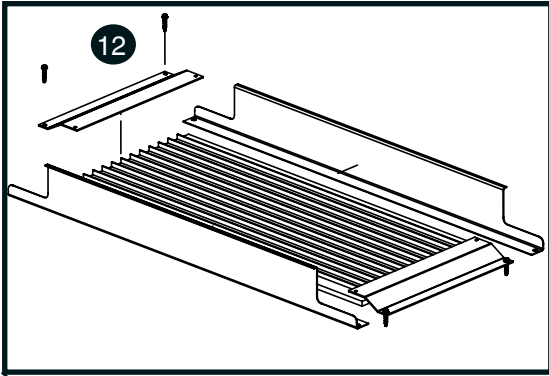

Mounting instruction - Ladder with hoop guard

7

SERVICE PLATFORM

8

Mounting instruction - Connection Kit

	X mm
(A)	0-120 mm
(B)	120-310 mm
(A+B)	310-640 mm

9

Nederman