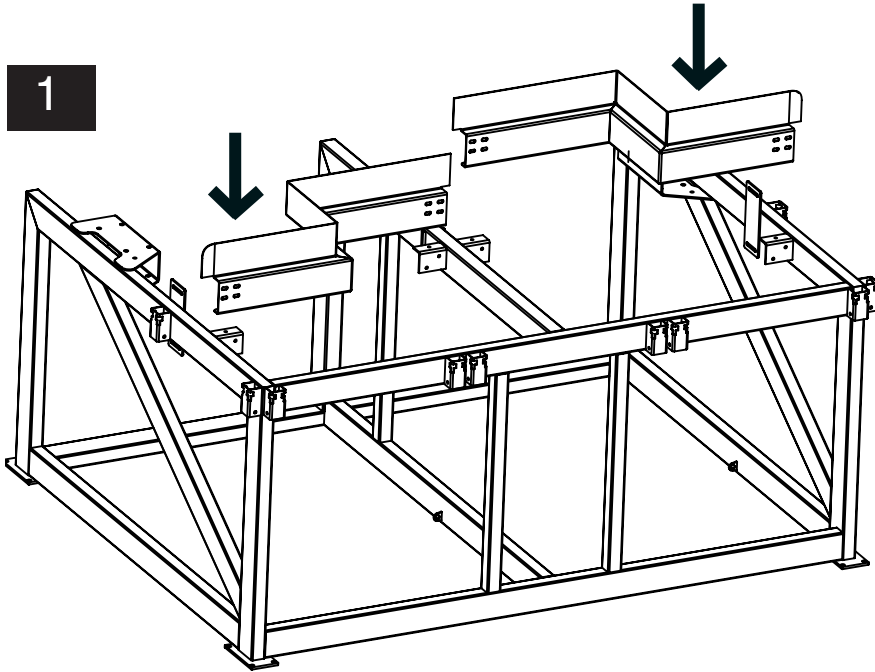

Mounting Instruction

Service Platform

MOUNTING INSTRUCTION

SERVICE PLATFORM

SERVICE PLATFORM

Screws

8Nm

8Nm

8Nm

8Nm

Mounting instruction - Service Platform

3

4

SERVICE PLATFORM

5

6

Mounting instruction - Ladder with hoop guard

7

SERVICE PLATFORM

8

Mounting instruction - Connection Kit

	X mm
(A)	0-120 mm
(B)	120-310 mm
(A+B)	310-640 mm

9

Nederman