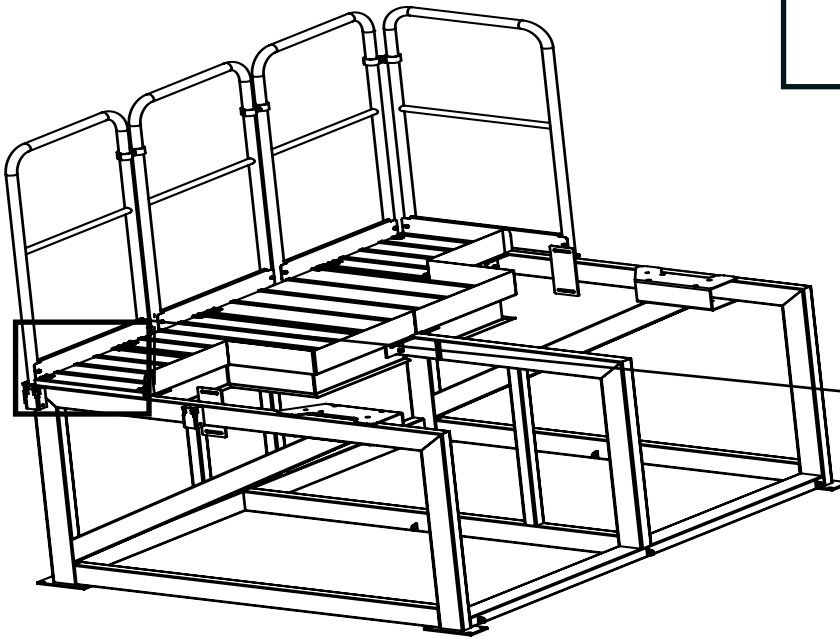

8Nm

8Nm

Mounting instruction - Service Platform

3

4

SERVICE PLATFORM

5

6

Mounting instruction - Ladder with hoop guard

7

SERVICE PLATFORM

8

Mounting instruction - Connection Kit

	X mm
(A)	0-120 mm
(B)	120-310 mm
(A+B)	310-640 mm

9

Nederman