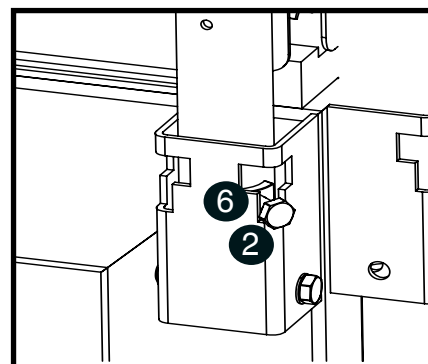

8Nm

8Nm

Mounting instruction - Service Platform

3

4

SERVICE PLATFORM

5

6

Mounting instruction - Ladder with hoop guard

7

SERVICE PLATFORM

8

Mounting instruction - Connection Kit

	X mm
(A)	0-120 mm
(B)	120-310 mm
(A+B)	310-640 mm

9

Nederman