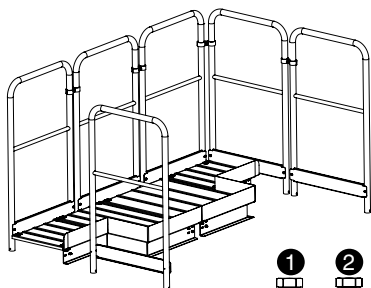

Mounting Instruction

Service Platform

MOUNTING INSTRUCTION

SERVICE PLATFORM

SERVICE PLATFORM

Screws

8Nm

8Nm

Mounting instruction - Ladder with hoop guard

7

SERVICE PLATFORM

8

Mounting instruction - Connection Kit

	X mm
(A)	0-120 mm
(B)	120-310 mm
(A+B)	310-640 mm

9

Nederman