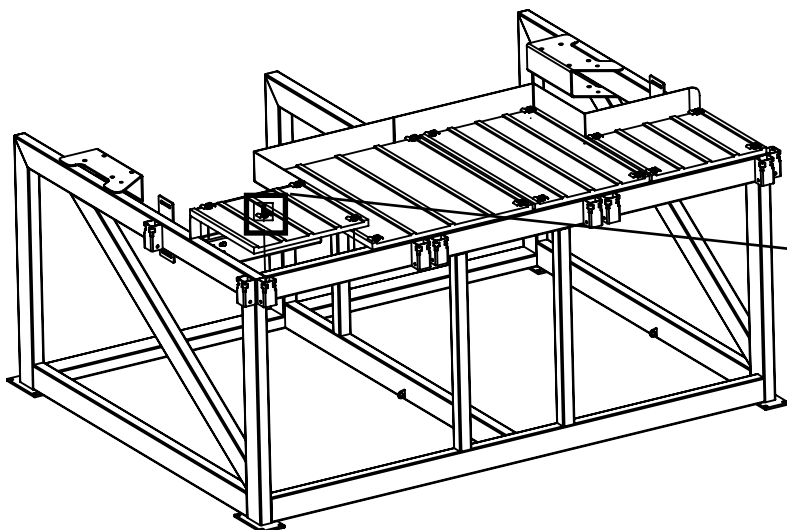

8Nm

8Nm

Mounting instruction - Service Platform

3

4

SERVICE PLATFORM

5

6

Mounting instruction - Ladder with hoop guard

7

SERVICE PLATFORM

8

Mounting instruction - Connection Kit

	X mm
(A)	0-120 mm
(B)	120-310 mm
(A+B)	310-640 mm

9

Nederman