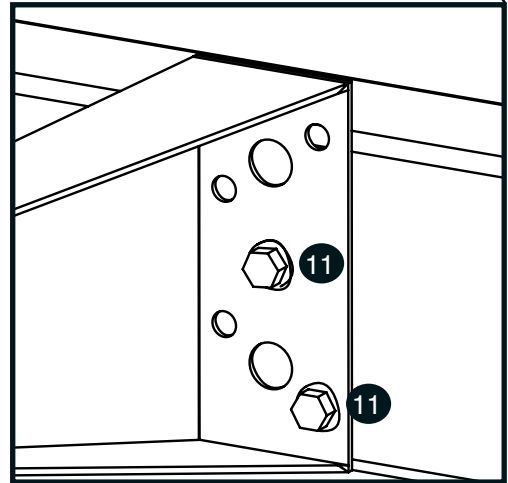

8Nm

8Nm

Mounting instruction - Service Platform

3

4

SERVICE PLATFORM

5

6

Mounting instruction - Ladder with hoop guard

7

SERVICE PLATFORM

8

Mounting instruction - Connection Kit

	X mm
(A)	0-120 mm
(B)	120-310 mm
(A+B)	310-640 mm

9

Nederman