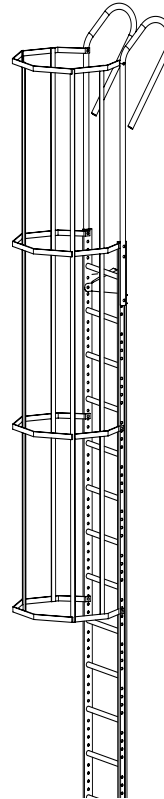

Mounting Instruction

Service Platform

MOUNTING INSTRUCTION

SERVICE PLATFORM

SERVICE PLATFORM

Screws

8Nm

8Nm

8Nm

8Nm

Mounting instruction - Service Platform

3

4

SERVICE PLATFORM

5

6

Mounting instruction - Ladder with hoop guard

7

SERVICE PLATFORM

8

Mounting instruction - Connection Kit

	X mm
(A)	0-120 mm
(B)	120-310 mm
(A+B)	310-640 mm

9

Nederman