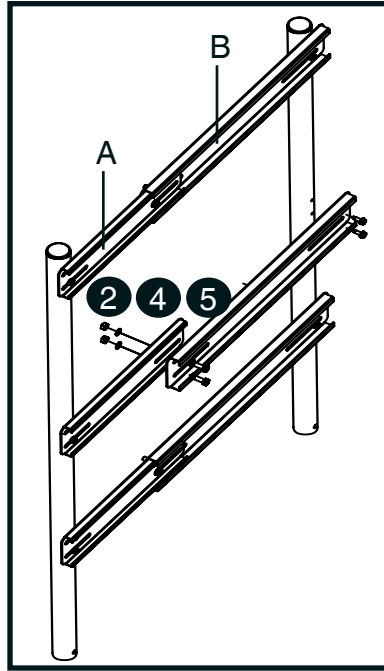

Mounting instruction - Ladder with hoop guard

7

SERVICE PLATFORM

8

Mounting instruction - Connection Kit

	X mm
(A)	0-120 mm
(B)	120-310 mm
(A+B)	310-640 mm

9

Nederman