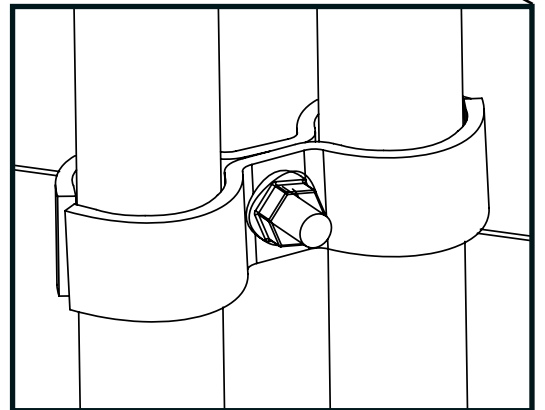

8Nm

8Nm

Mounting instruction - Service Platform

3

4

SERVICE PLATFORM

5

6

Mounting instruction - Ladder with hoop guard

7

SERVICE PLATFORM

8

Mounting instruction - Connection Kit

	X mm
(A)	0-120 mm
(B)	120-310 mm
(A+B)	310-640 mm

9

Nederman