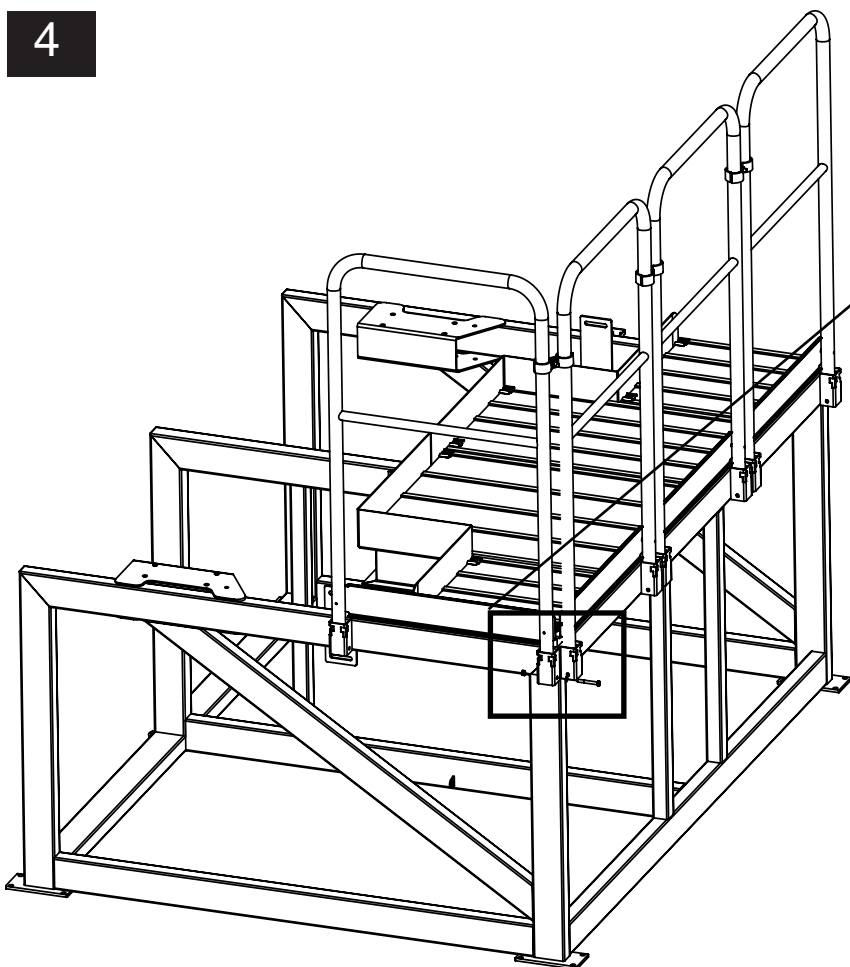

8Nm

8Nm

Mounting instruction - Service Platform

3

4

SERVICE PLATFORM

5

6

Mounting instruction - Ladder with hoop guard

7

SERVICE PLATFORM

8

Mounting instruction - Connection Kit

	X mm
(A)	0-120 mm
(B)	120-310 mm
(A+B)	310-640 mm

9

Nederman