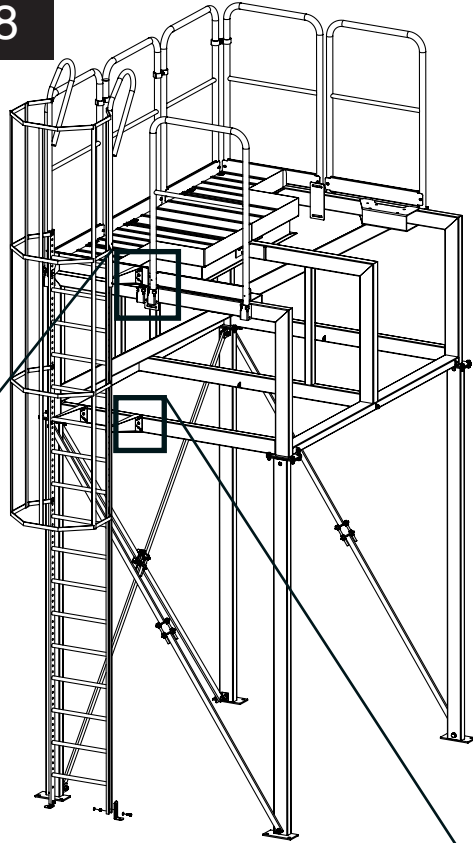

8Nm

8Nm

Mounting instruction - Service Platform

3

4

SERVICE PLATFORM

5

6

Mounting instruction - Ladder with hoop guard

7

SERVICE PLATFORM

8

Mounting instruction - Connection Kit

	X mm
(A)	0-120 mm
(B)	120-310 mm
(A+B)	310-640 mm

9

Nederman