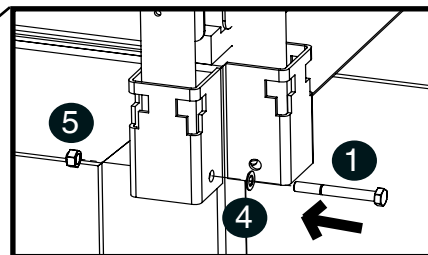

8Nm

8Nm

Mounting instruction - Service Platform

3

4

SERVICE PLATFORM

5

6

Mounting instruction - Ladder with hoop guard

7

SERVICE PLATFORM

8

Mounting instruction - Connection Kit

	X mm
(A)	0-120 mm
(B)	120-310 mm
(A+B)	310-640 mm

9

Nederman