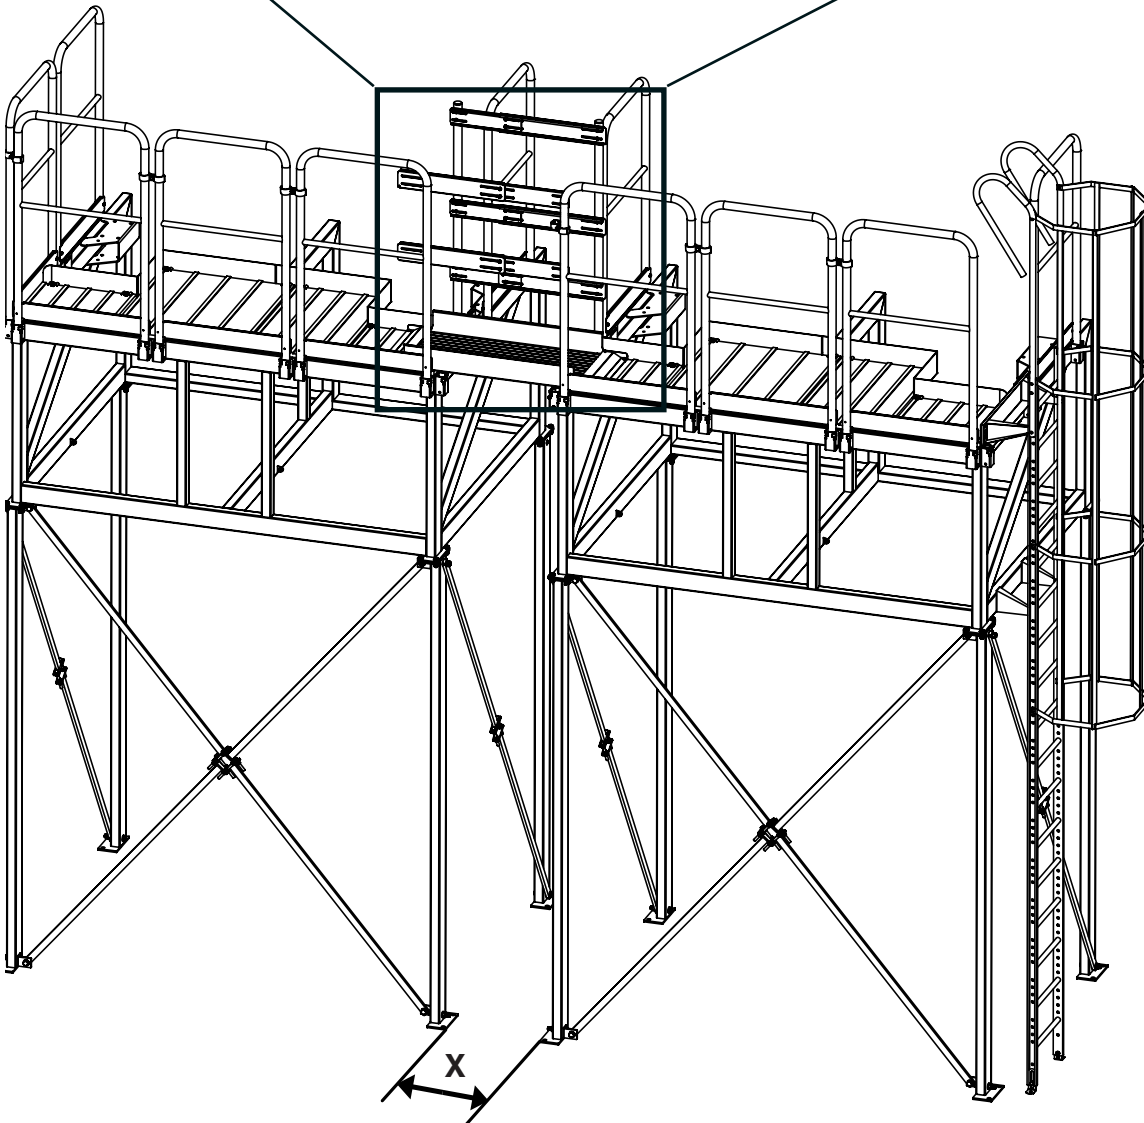

Mounting instruction - Ladder with hoop guard

7

SERVICE PLATFORM

8

Mounting instruction - Connection Kit

	X mm
(A)	0-120 mm
(B)	120-310 mm
(A+B)	310-640 mm

9

Nederman