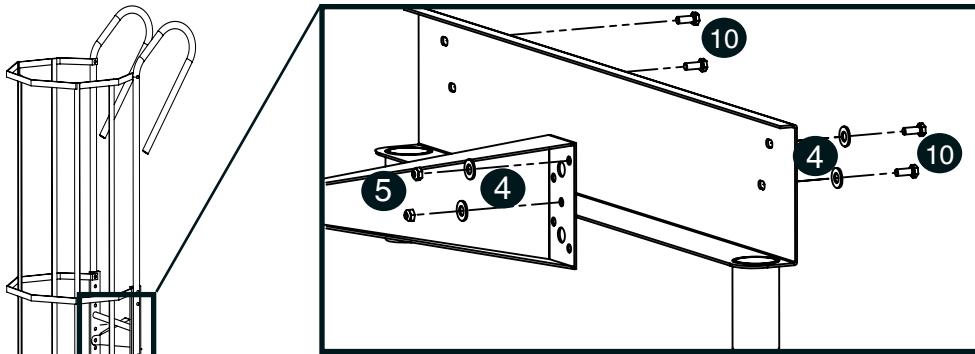

8Nm

8Nm

Mounting instruction - Service Platform

3

4

SERVICE PLATFORM

5

6

Mounting instruction - Ladder with hoop guard

7

SERVICE PLATFORM

8

Mounting instruction - Connection Kit

	X mm
(A)	0-120 mm
(B)	120-310 mm
(A+B)	310-640 mm

9

Nederman