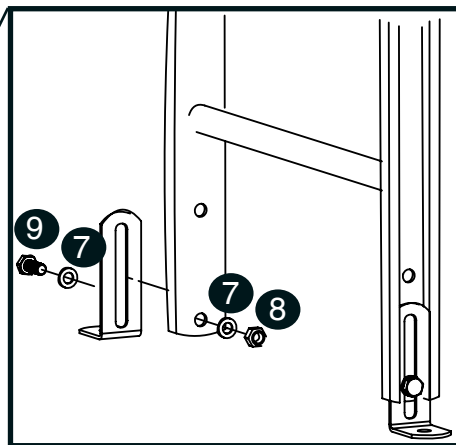

8Nm

8Nm

Mounting instruction - Service Platform

3

4

SERVICE PLATFORM

5

6

Mounting instruction - Ladder with hoop guard

7

SERVICE PLATFORM

8

Mounting instruction - Connection Kit

	X mm
(A)	0-120 mm
(B)	120-310 mm
(A+B)	310-640 mm

9

Nederman