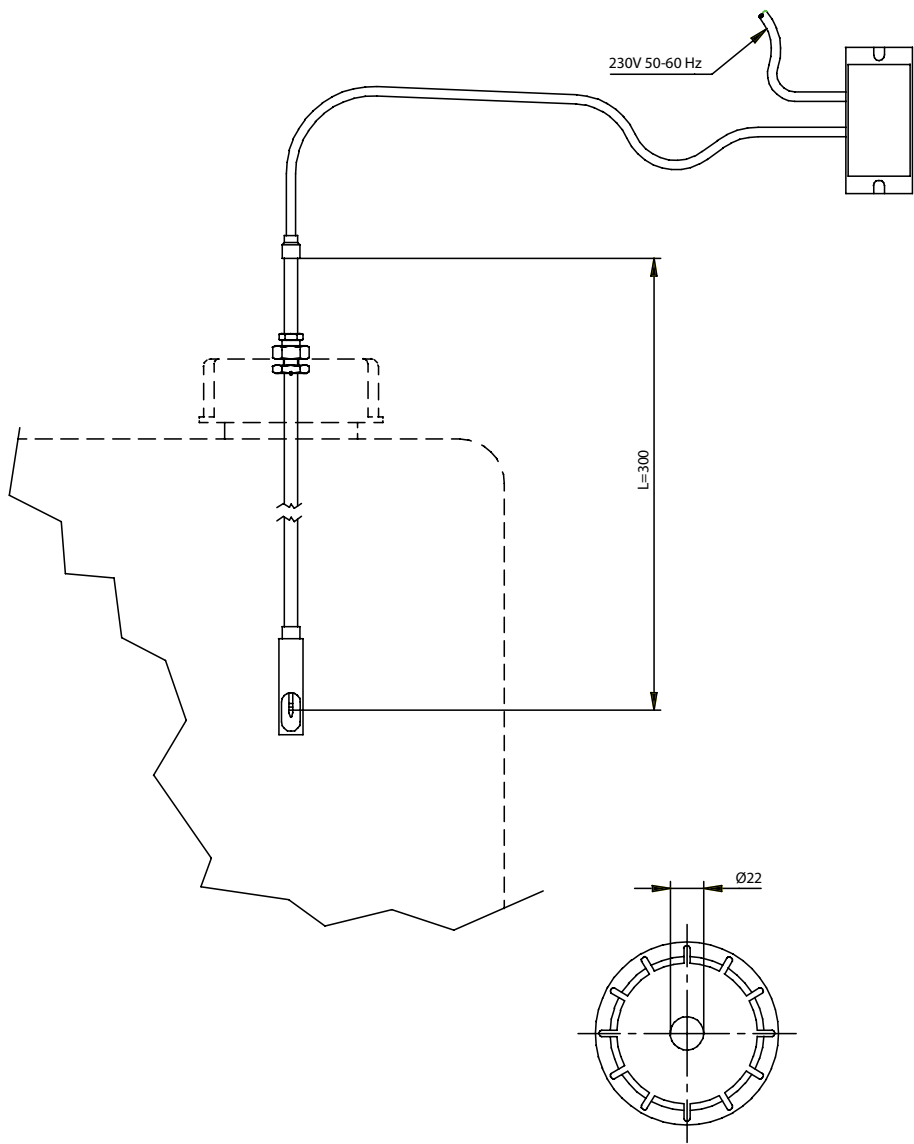

LUBRICATION

Over Flow Protection Kit for Tanks

FUNKTION

Lysdiod indikerar draget relä = normalt tillstånd i luft. Fallande relä vid max nivå samt kortslutning eller avbrott i givarledning.

FUNCTION

Light emitting diod indicates relay feature = normal state in the air. Falling relay at max level and short-circuit or interruption of transducer conduction.

TERMISTORAUTOMATIK TERMISTOR AUTOMATISM

Over Flow Protection Kit for Tanks

HÅLTAGNING I TANKENS LOCK FÖR GIVARE
HOLES IN THE TANK COVER FOR THE TRANSDUCER

Over Flow Protection Kit for Tanks

Nederman

www.nederman.com