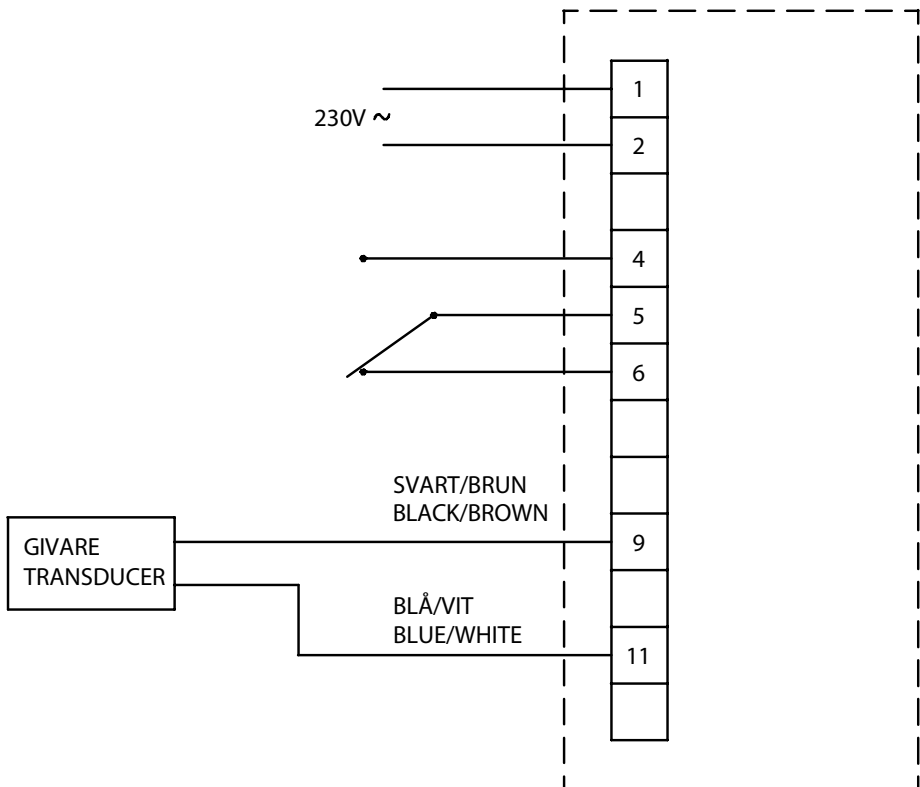

LUBRICATION

Over Flow Protection Kit for Tanks

FUNKTION

Lysdiod indikerar draget relä = normalt tillstånd i luft. Fallande relä vid max nivå samt kortslutning eller avbrott i givarledning.

FUNCTION

Light emitting diod indicates relay feature = normal state in the air. Falling relay at max level and short-circuit or interruption of transducer conduction.

TERMISTORAUTOMATIK TERMISTOR AUTOMATISM

Over Flow Protection Kit for Tanks

HÅLTAGNING I TANKENS LOCK FÖR GIVARE
HOLES IN THE TANK COVER FOR THE TRANSDUCER

Over Flow Protection Kit for Tanks

Nederman

www.nederman.com